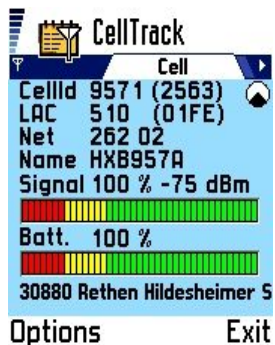

Sun Compass

by Axel Fischer

The favorites settings are defined in the configuration dialog.

Other Software

by Axel Fischer

AFTrack – GPS tracking

TimeTrack – tracking for project times

CellTrack – tracking for cell information (Freeware)